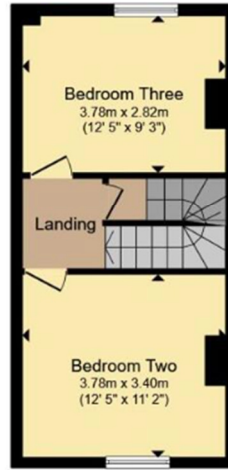

Ground Floor

First Floor

Second Floor

Total floor area 95.6 m² (1,029 sq.ft.) approx

This floor plan is for illustrative purposes only. It is not drawn to scale. Any measurements, floor areas (including any total floor area), openings and orientation are approximate. No details are guaranteed, they cannot be relied upon for any purpose and they do not form part of any agreement. No liability is taken for any error, omission or misstatement. A party must rely upon its own inspection(s). Powered by www.propertybox.io